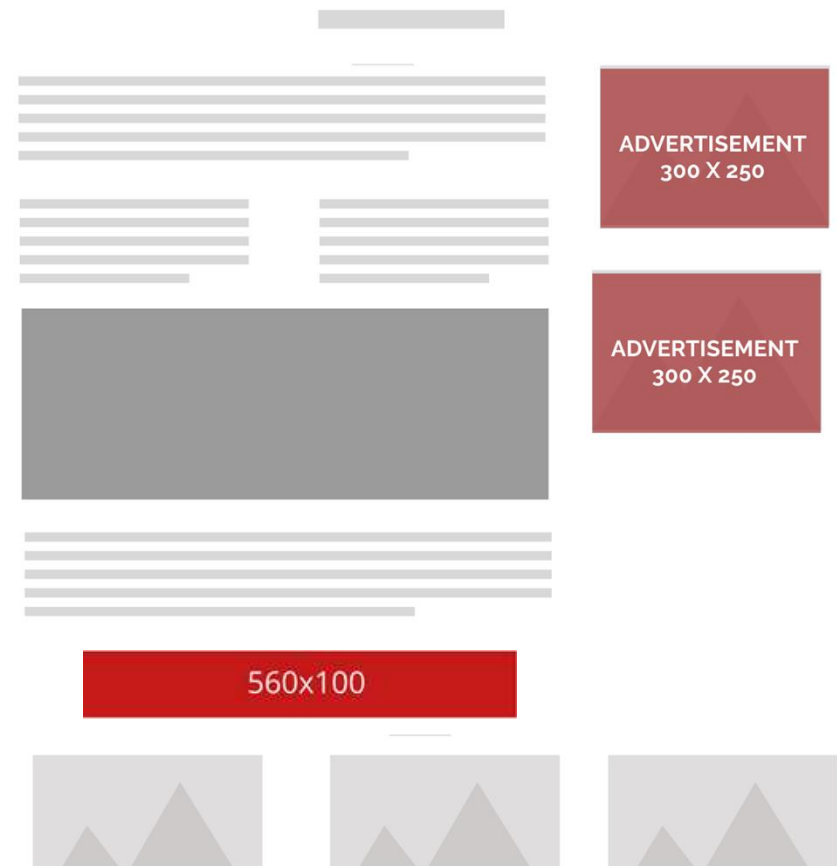

Website

Home Page

Monthly Rates

Location	Dimensions	Standard Rate	AEA Member Rate
Right panel – Top	300 x 250	1175	995
Right panel – Middle	300 x 250	825	695
Right panel – Bottom	300 x 250	575	495

Website

Inside Pages

Monthly Rates

Location	Dimensions	Standard Rate	AEA Member Rate
Leaderboard - Bottom*	560 x 100	1175	995
Right panel - Top#	300 x 250	825	695
Right panel – Bottom#	300 x 250	575	495

Website

Featured Member Articles

Monthly Rates

Location	Dimensions	Standard Rate	AEA Member Rate
Leaderboard - Bottom*	560 x 100	1175	995
Right panel - Top#	300 x 250	825	695
Right panel – Bottom#	300 x 250	575	495

AEA Daily

Daily email containing the most comprehensive news and information about the Corps of Engineer delivered to thousands of inboxes each morning.

Rate Per Issue

Size	Dimensions	Standard Rate	AEA Member Rate
Full page	8.125" x 10.75"	1175	995
Half page	8.125" x 5.25"	825	695
Quarter page	4" x 5.25"	575	495

For ads that will bleed, all live text or images should be at least 1/4" from the inside of the ad dimensions.